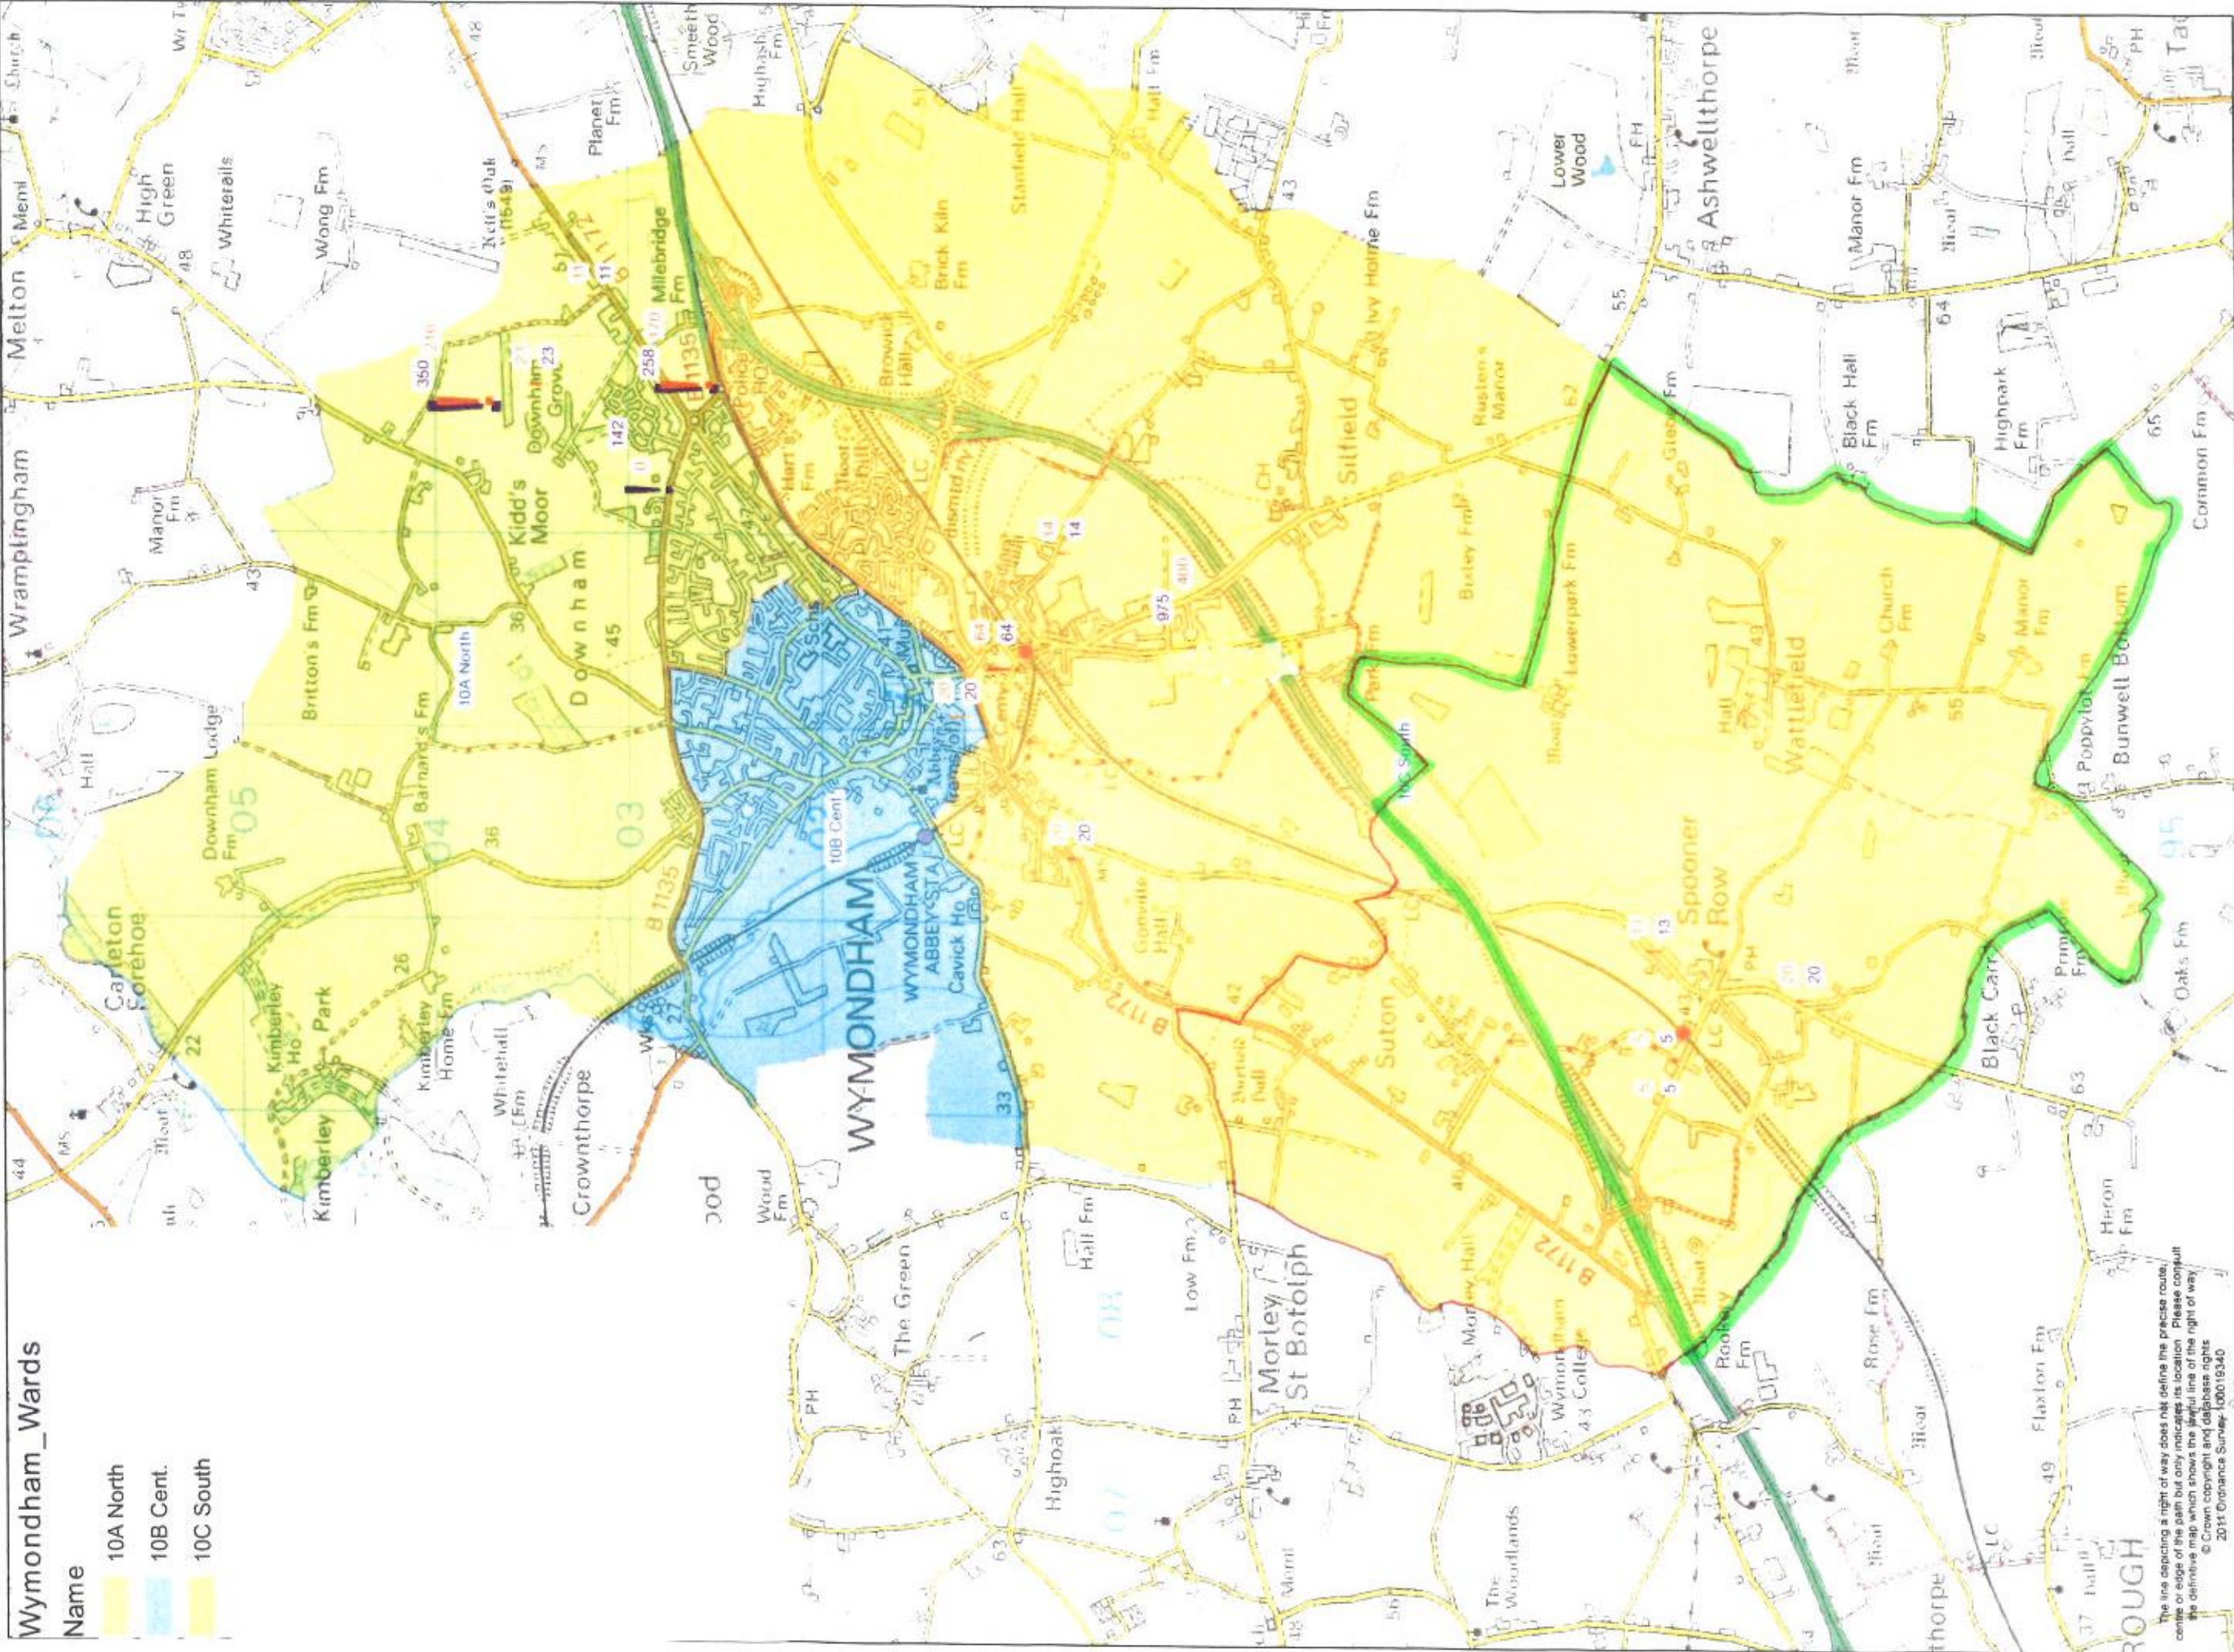

Wymondham_Wards

- Name
- 10A North
- 10B Cent.
- 10C South

The line depicting a right of way does not define the precise route, centre or edge of the path but only indicates its location. Please consult the definitive map which shows the lawful line of the right of way.
 © Crown copyright and database rights
 2011 Ordnance Survey 100019340